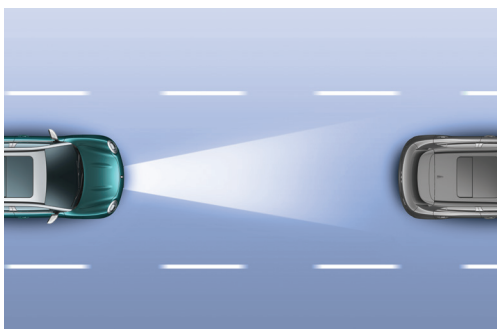

Adaptive Cruise Control + Intelligent Turning + Traffic Jam Assist

ORA Good Cat automatically slows down when there's a car ahead then keeps consistent speed, as well as decelerates when taking turns to avoid potential accidents — hence, a safer drive.