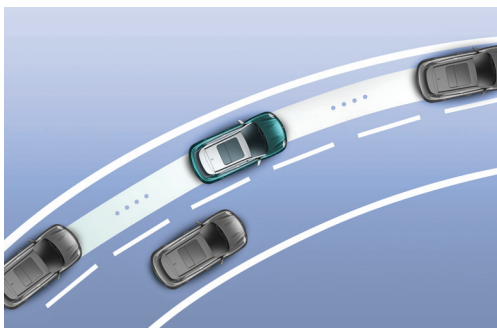

### **Driver Seat Memory System with Welcome Seat Function**

Equipped with 6-way adjustable seating positions for optimum driving positions and greater comfort, automatically adjust the driver seat to get in and out of the vehicle easily.

# INTELLIGENT DRIVING ASSIST

With ORA GOOD CAT'S Intelligent Driving Assistance and Active Safety systems, you can expect nothing short of exceptional security and comfort on every journey.

## Wisdom Dodge System

Wisdom Dodge System monitors any large vehicle on the road and helps you maintain a safe distance. It then automatically steers your vehicle back to the same lane after.