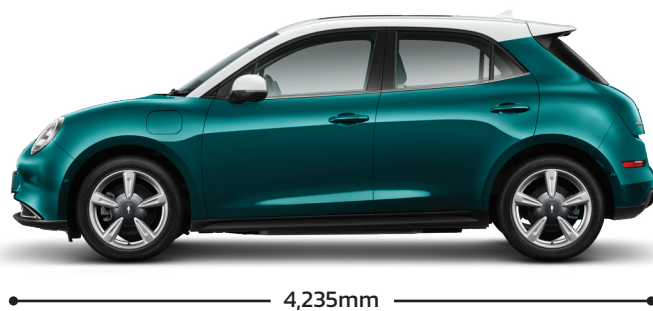

CAR DIMENSIONS

EXTERIOR

Two-Tone

Mono Tone

* Exclusive for 500 ULTRA model

** Exclusively for 400 PRO and 500 ULTRA models