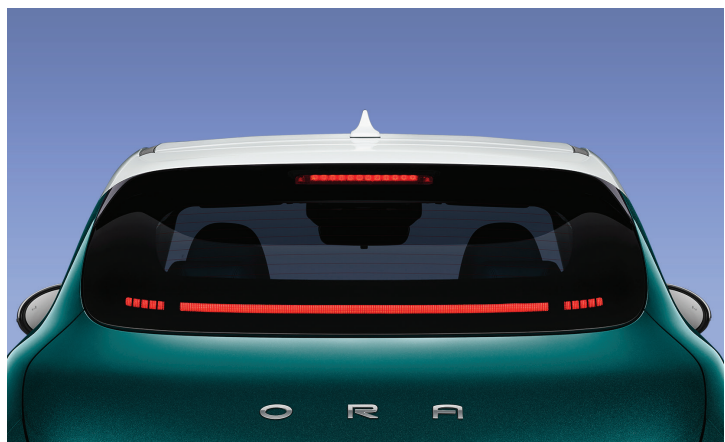

LED Taillight Strip

A uniquely designed LED taillight strip embedded throughout the rear of the car exudes 'futuristic.'